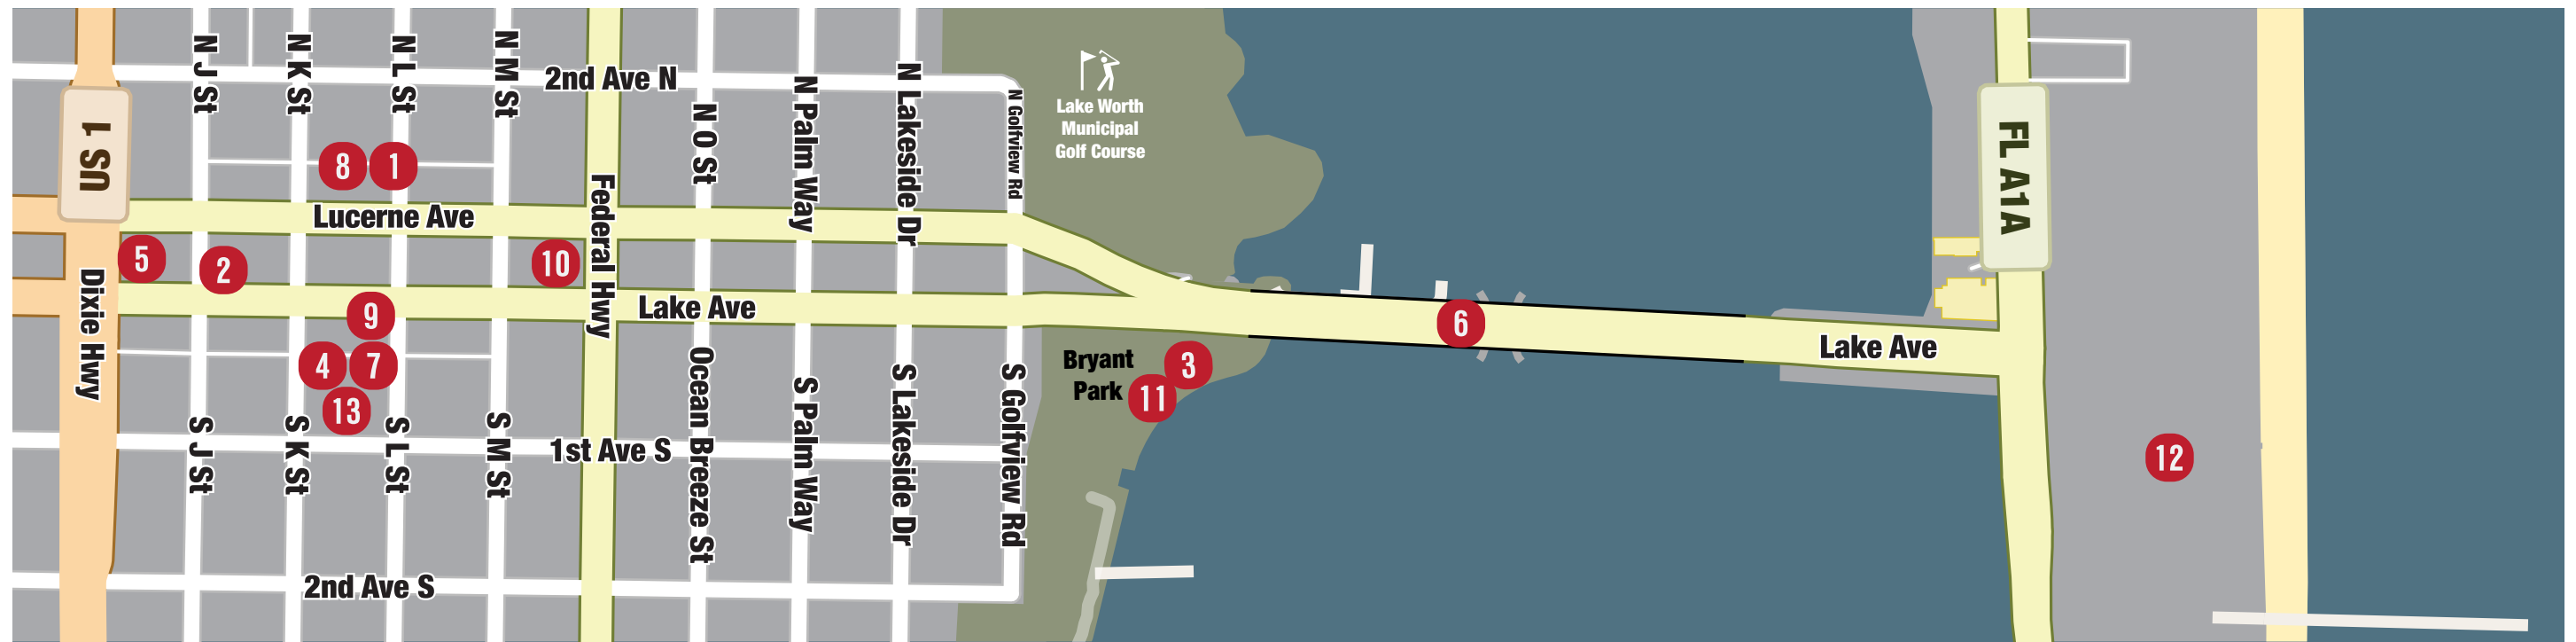

# CANVAS™ OUTDOOR MUSEUM

2017 ARTIST INSTALLATION LOCATIONS  
LAKE WORTH, FLORIDA

- 1** **CYRCLE**  
604 LUCERNE AVE
- 2** **D\*FACE**  
728 LAKE AVE
- 3** **GREG MIKE**  
100 GULFVIEW ROAD (BRYANT PARK)
- 4** **GRIFFIN LOOP**  
601 LAKE AVE
- 5** **HOXXOH**  
824 LAKE AVE
- 6** **HULA**  
LAKE AVE INTRACOASTAL BRIDGE
- 7** **HYBYCOZO**  
601 LAKE AVE
- 8** **JENNIFER CHAPARRO**  
612 LUCERNE AVE
- 9** **KOBRA**  
601 LAKE AVE
- 10** **OKUDA**  
414 LAKE AVE
- 11** **PICHIAVO**  
100 GULFVIEW ROAD (BRYANT PARK)
- 12** **SIPROS**  
10 SOUTH OCEAN BOULEVARD
- 13** **WRDSMTH**  
601 LAKE AVE